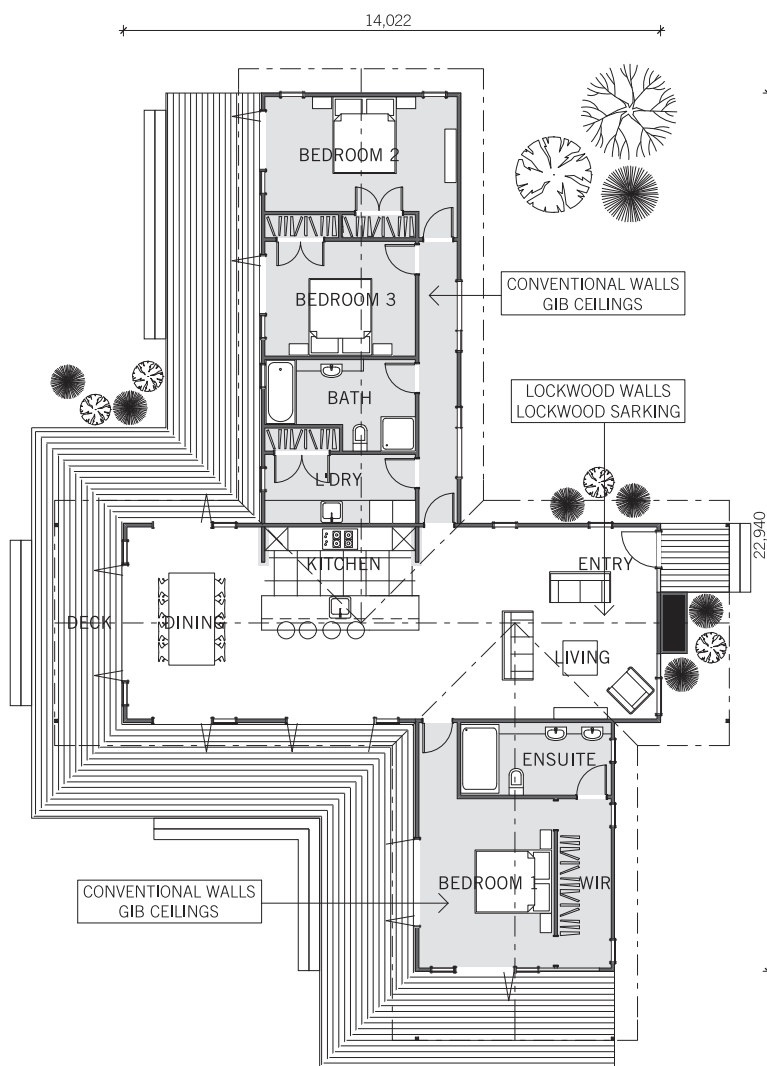

Waitaki

Artist's impression

'BLEND OF CONTEMPORARY AND TRADITIONAL DESIGN'

With an unbeatable blend of contemporary and traditional design, the Waitaki makes the ideal country homestead. Drawing on New Zealanders' love of the great outdoors, decks surround literally over half the home.

TOTAL FLOOR AREA 165.16M²

VIEW POINT FROM IMAGE ABOVE