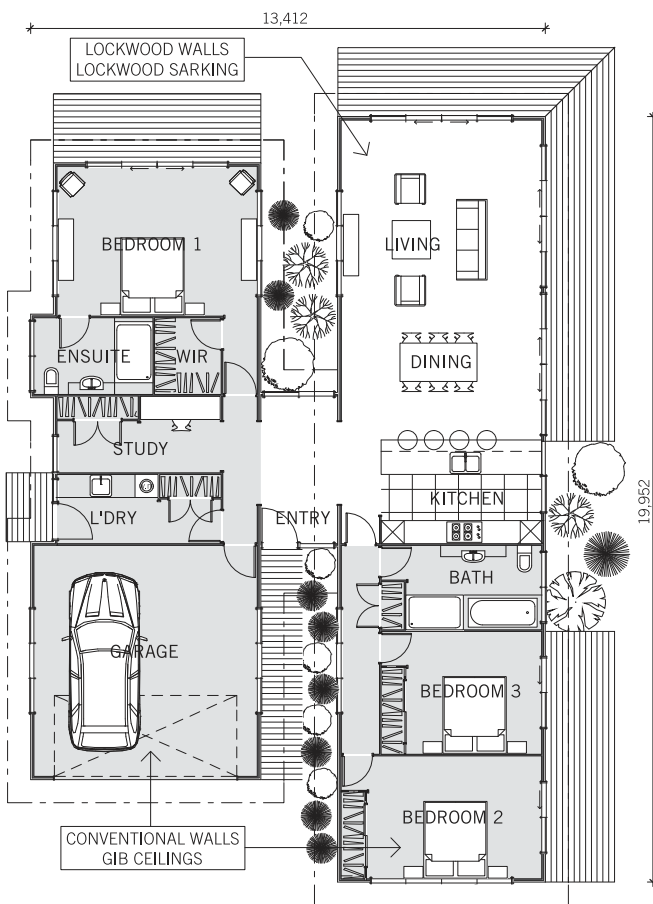

Artist's impression

Matakana

VIEW POINT FROM
IMAGE ABOVE

'HIGH MONO-PITCHED ROOF AND WINDOWS GALORE'

This large, modern home is impressive inside and out. Thanks to the high mono-pitched roof and windows galore, the living areas are luxuriously light and spacious. The huge master bedroom is in a wing of its own, with double doors that open onto a private deck.

TOTAL FLOOR AREA 207.87M²