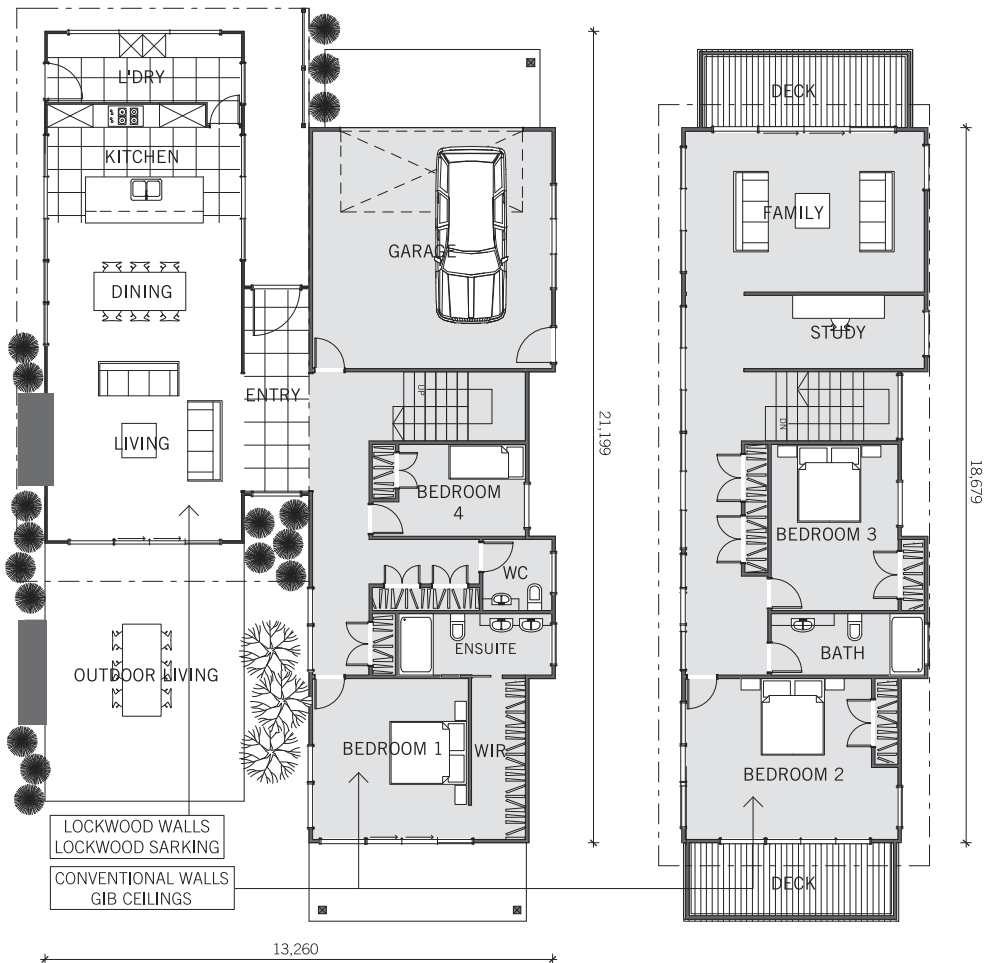

Corsair

'A GENEROUS DECK, COMPLETE WITH FIREPLACE'

This large 2-level dwelling is rich with personality. With an entry way that divides living from personal space, privacy is paramount. Add four bedrooms, a study, family rooms and a generous deck, complete with fireplace, and you'll never be short of space.

GROUND FLOOR 200.68M²
 FIRST FLOOR 103.27M²
 TOTAL FLOOR AREA 303.95M²

VIEW POINT FROM
 IMAGE ABOVE