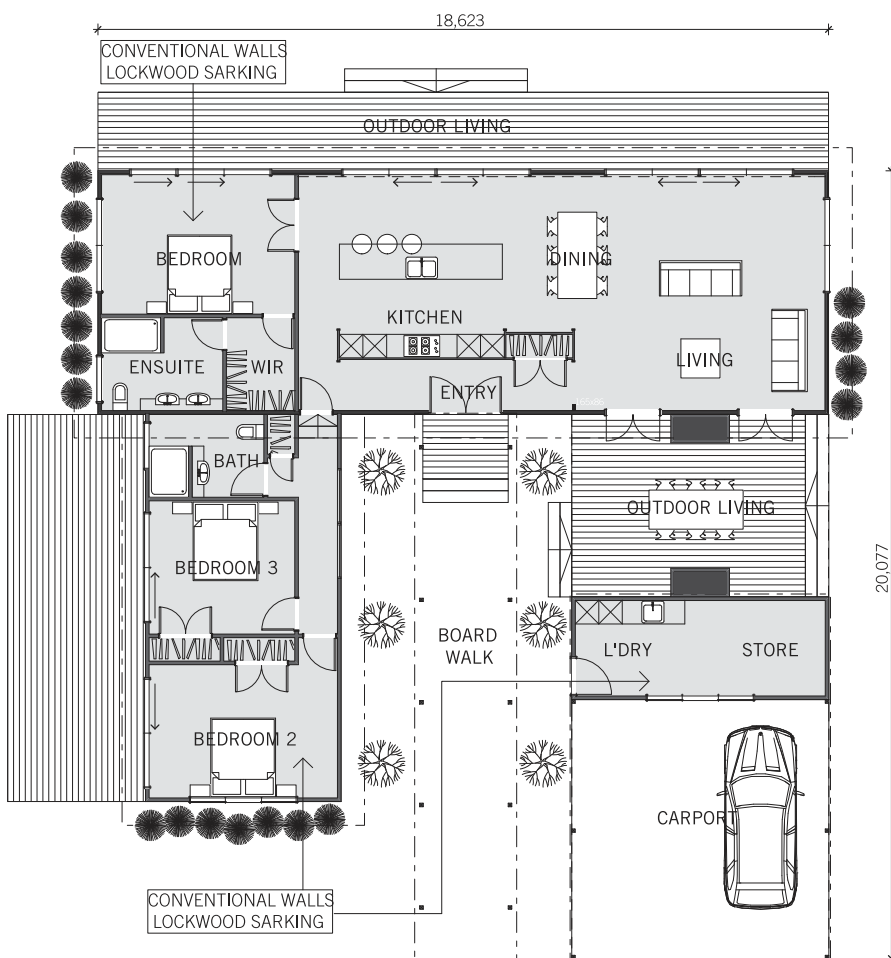

Cardrona

VIEW POINT FROM
IMAGE ABOVE

'ENDLESS OPEN-PLAN LIVING AREAS'

The Cardrona is pure luxury, from the endless open-plan living areas to the intimate walled courtyard with outdoor fireplace. This gorgeous home is designed with relaxation and entertaining in mind.

TOTAL FLOOR AREA, EXCLUDES
DECKS, L'DRY/ STORAGE ROOM
AND CARPORT 166.83M²