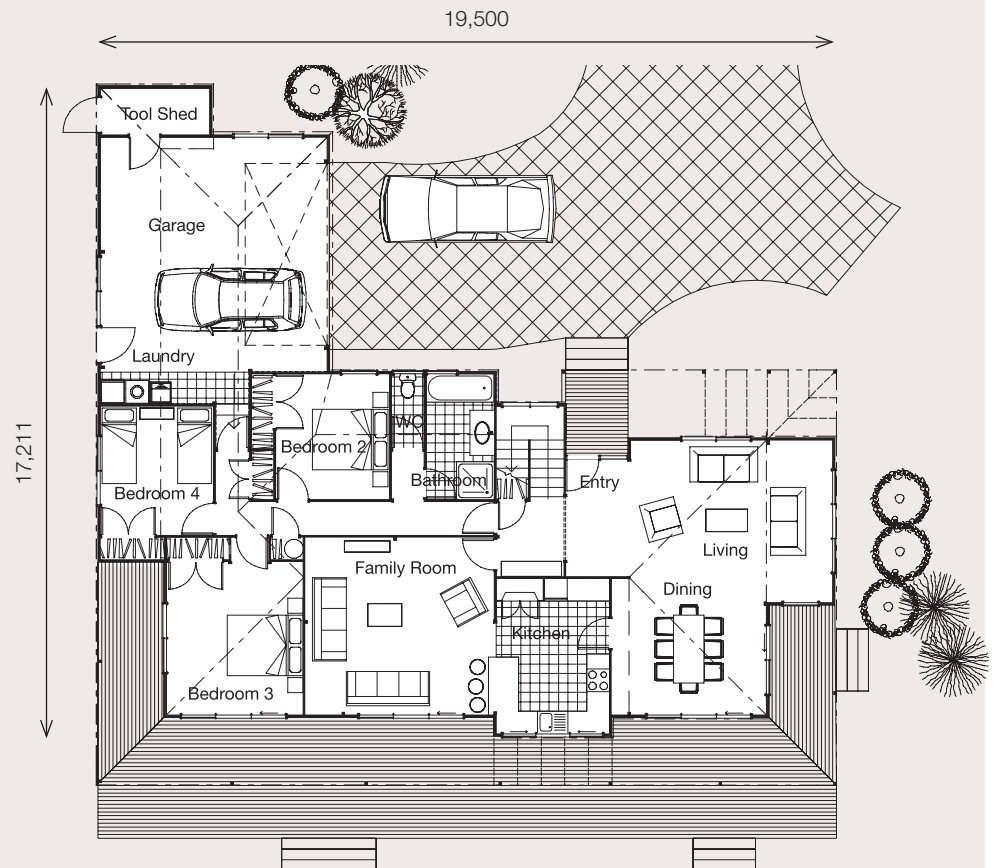

Barcelona

A four bedroom Lockwood with classic hip-roofed, two-storey construction. The Barcelona can be bold and imposing or delicate and restful simply through the choice of exterior colour and finish.

Features

- 2-storey design
- 4 good-sized bedrooms
- Private living area off master bedroom
- Ensuite and bathroom
- Spacious kitchen
- Separate toilet
- Built-in tool shed
- Large family room

Size

Total	245.33m ²
Level 1	200.28m ²
Level 2	45.05m ²

Artist's impression © All plans copyright Lockwood.

Level 1

Level 2