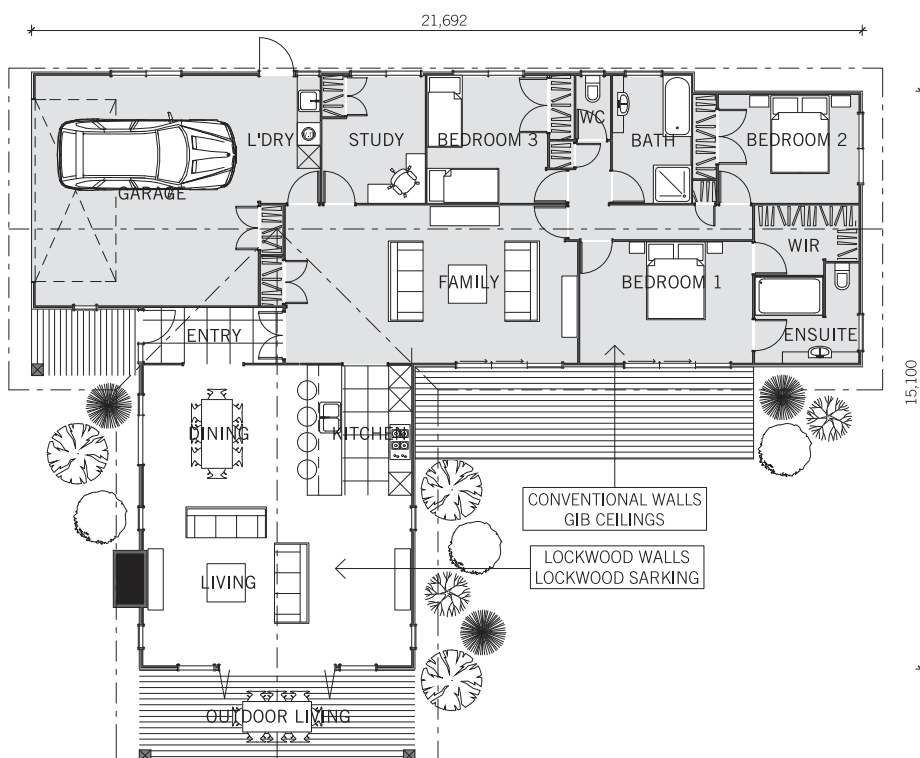

Aspiring

'IMPRESSIVE SILHOUETTE, WITH HIGH PEAKED ROOFS'

The Aspiring cuts an impressive silhouette, with high peaked roofs and windows that stretch to the ceiling. Open entertaining spaces are separated from the quiet study and privacy of the bedrooms. Wedged between the two wings, an expansive family room opens straight onto a deck shielded from the elements.

TOTAL FLOOR AREA 217.49M²

VIEW POINT FROM
IMAGE ABOVE