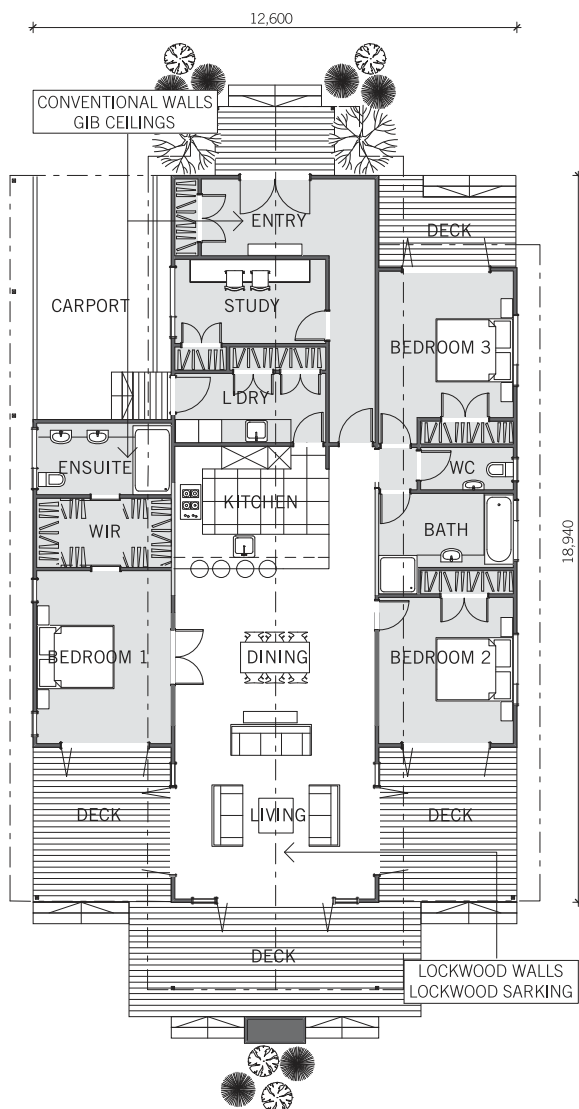

# Arrowtown

VIEW POINT FROM  
IMAGE ABOVE

‘SPACIOUS AND  
ELEGANT, YET  
CONVENIENTLY  
COMPACT’

Designed around a central atrium, this home is spacious and elegant, yet conveniently compact. The innovative design brings the outdoors in, with the living area opening on to a roomy deck on all three sides, and an outdoor fireplace at the front.

TOTAL FLOOR AREA  
EXCLUDING DECKS 177.98M<sup>2</sup>