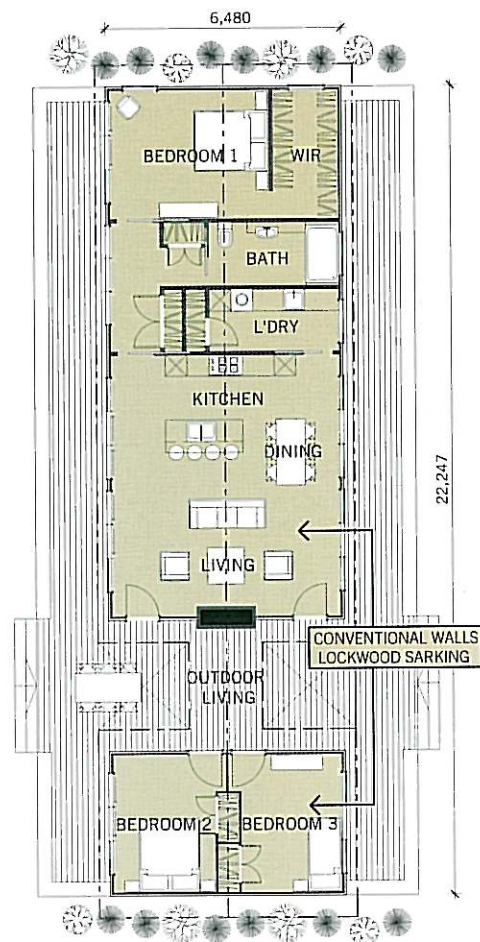

Argyle

Artist's impression

'ENJOY OUTDOOR LIVING ALL YEAR ROUND'

The ultimate beach house, the Argyle is flanked by large decks that open from every room on two sides. Surprisingly spacious, the innovative design focuses on bringing the vista in. The fireplace makes the patio area cosy in winter, with pergolas for added protection, so you can enjoy outdoor living all year round.

TOTAL FLOOR AREA 112.26M²

KEY

- Conventional Walls
Lockwood Sarking
- Conventional Walls & Ceilings
- Lockwood Walls & Sarking

VIEW POINT FROM
IMAGE ABOVE

© Lockwood 2008

All references to decks, stonework and fireplaces are suggestions only.