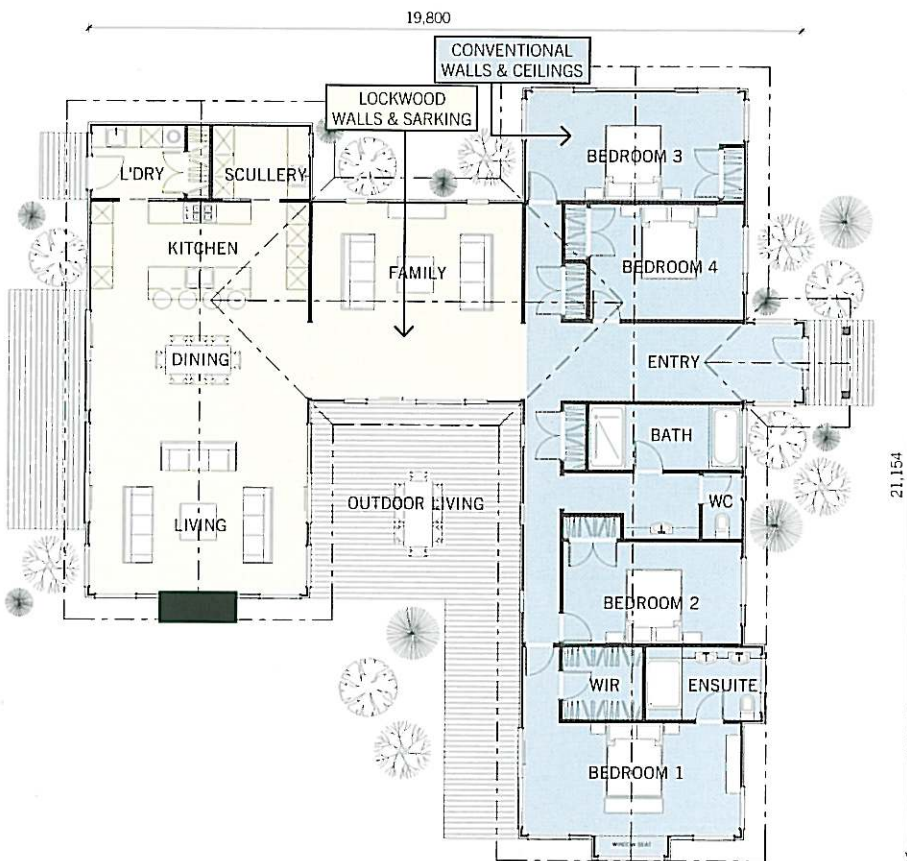

# Anakiwa

Artist's impression

'A SHELTERED AREA OPENS OFF THE FAMILY AND LIVING ROOMS'

This massive home offers luxurious living, entertainment and relaxation spaces. Four huge bedrooms occupy one end of the house, while spacious living areas stretch out at the other. A sheltered area opens off the family and living rooms, for outdoor living with privacy, and another opens off the dining room creating seamless indoor/outdoor flow.

TOTAL FLOOR AREA 249M<sup>2</sup>

VIEW POINT FROM  
IMAGE ABOVE

© Lockwood 2008

All references to decks, stonework and fireplaces are suggestions only.