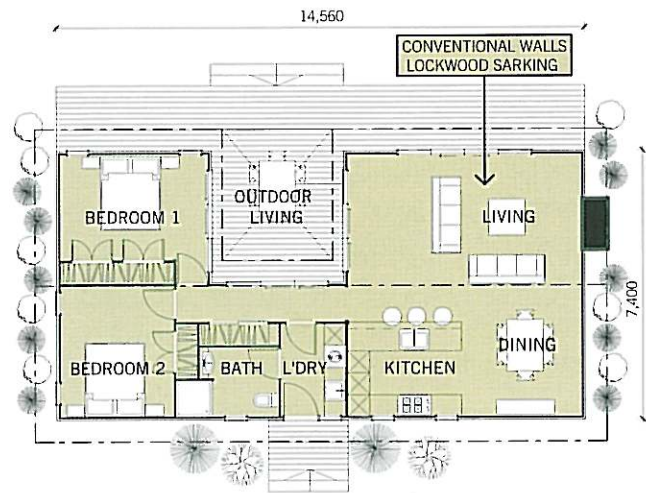

Akaroa

Artist's impression

'LIVING ROOM OPENS OUT ONTO A SHELTERED AREA'

This cute Kiwi house makes a perfect bach. The charming Akaroa's living room opens onto a sheltered area and is designed for outdoor living with a view.

TOTAL FLOOR AREA 94.55M²

VIEW POINT FROM
IMAGE ABOVE

KEY

- Conventional Walls
Lockwood Sarking
- Conventional
Walls & Ceilings
- Lockwood
Walls & Sarking

© Lockwood 2008

All references to decks, stonework and fireplaces are suggestions only.